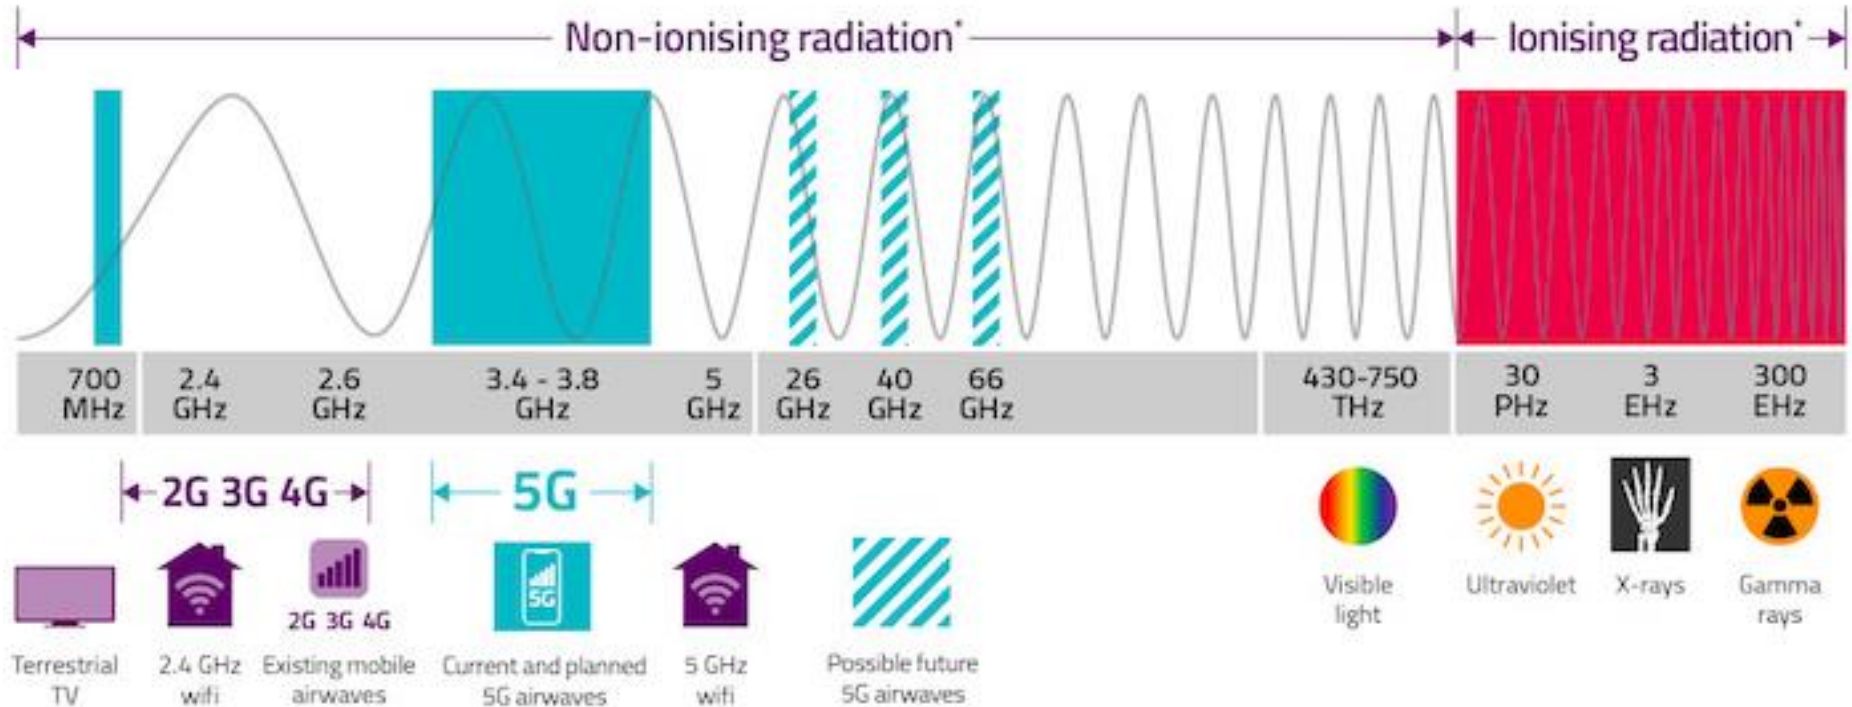

ELECTROMAGNETIC FREQUENCY SPECTRUM